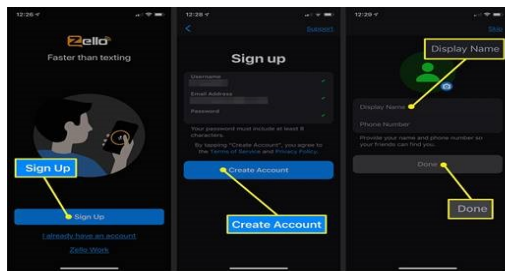

4GLTE Radio Channel